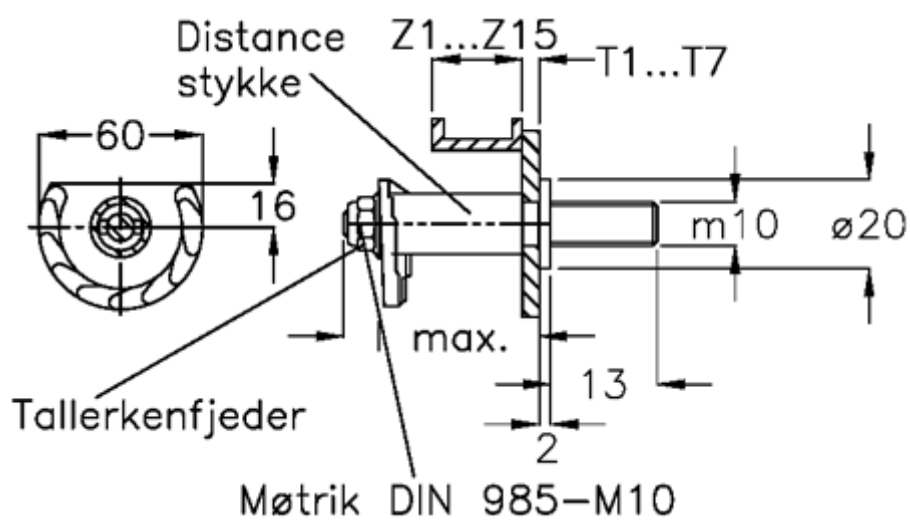

Article number: 20895702

Description: E+G Door lock
GN 117-GB-T7-Z2

Measures

Cam thickness = 3-12